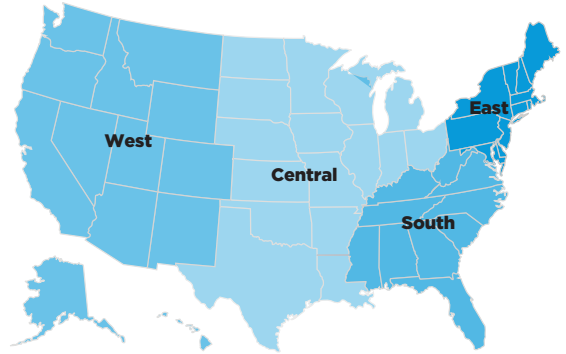

Parents

www.TravelMeredith.com

2010

NATIONAL TRAVEL RATES

CIRCULATION: 2,200,000

NATIONAL	4-COLOR	BLACK & WHITE
Full Page	\$149,600	\$116,840
2/3 Page	114,670	89,590
1/2 Page	89,760	70,050
1/3 Page	62,770	48,810
Travel Directory	24,920	19,570

REGIONAL CIRCULATION

East: 442,200
 South: 399,100
 Central: 701,900
 West: 381,100

REGIONAL TRAVEL RATES

4-COLOR	TRAVEL EAST	TRAVEL SOUTH	TRAVEL CENTRAL	TRAVEL WEST
Full Page	\$38,590	\$37,500	\$65,010	\$36,870
2/3 Page	29,590	28,750	49,840	28,260
1/2 Page	23,150	22,510	39,010	22,120
1/3 Page	16,190	15,730	27,270	15,470
Travel Directory	6,430	6,240	10,840	6,150

BACK & WHITE	TRAVEL EAST	TRAVEL SOUTH	TRAVEL CENTRAL	TRAVEL WEST
Full Page	\$30,150	\$29,280	\$50,780	\$28,800
2/3 Page	23,110	22,450	38,930	22,080
1/2 Page	18,070	17,550	30,440	17,270
1/3 Page	12,600	12,240	21,220	12,030
Travel Directory	5,060	4,900	8,510	4,830