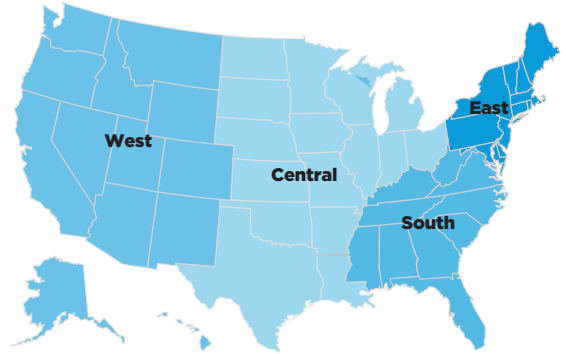

american baby®

www.TravelMeredith.com

2010

NATIONAL TRAVEL RATES

CIRCULATION: 2,000,000

NATIONAL	4-COLOR	BLACK & WHITE
Full Page	\$136,000	\$106,220
2/3 Page	104,260	81,450
1/2 Page	81,600	63,680
1/3 Page	57,060	44,370
Travel Directory	22,640	17,790

REGIONAL CIRCULATION

East: 333,800
 South: 459,200
 Central: 638,100
 West: 314,500

REGIONAL TRAVEL RATES

4-COLOR	TRAVEL EAST	TRAVEL SOUTH	TRAVEL CENTRAL	TRAVEL WEST
Full Page	\$30,350	\$36,970	\$48,460	\$29,300
2/3 Page	23,270	28,350	37,450	22,460
1/2 Page	18,210	22,190	29,090	17,590
1/3 Page	12,730	15,510	20,340	12,300
Travel Directory	5,060	6,160	8,080	4,880

BLACK & WHITE	TRAVEL EAST	TRAVEL SOUTH	TRAVEL CENTRAL	TRAVEL WEST
Full Page	\$23,910	\$28,880	\$37,850	\$23,700
2/3 Page	18,330	22,150	29,040	18,180
1/2 Page	14,340	17,310	22,700	14,210
1/3 Page	9,990	12,060	15,820	9,900
Travel Directory	4,010	4,840	6,340	3,980